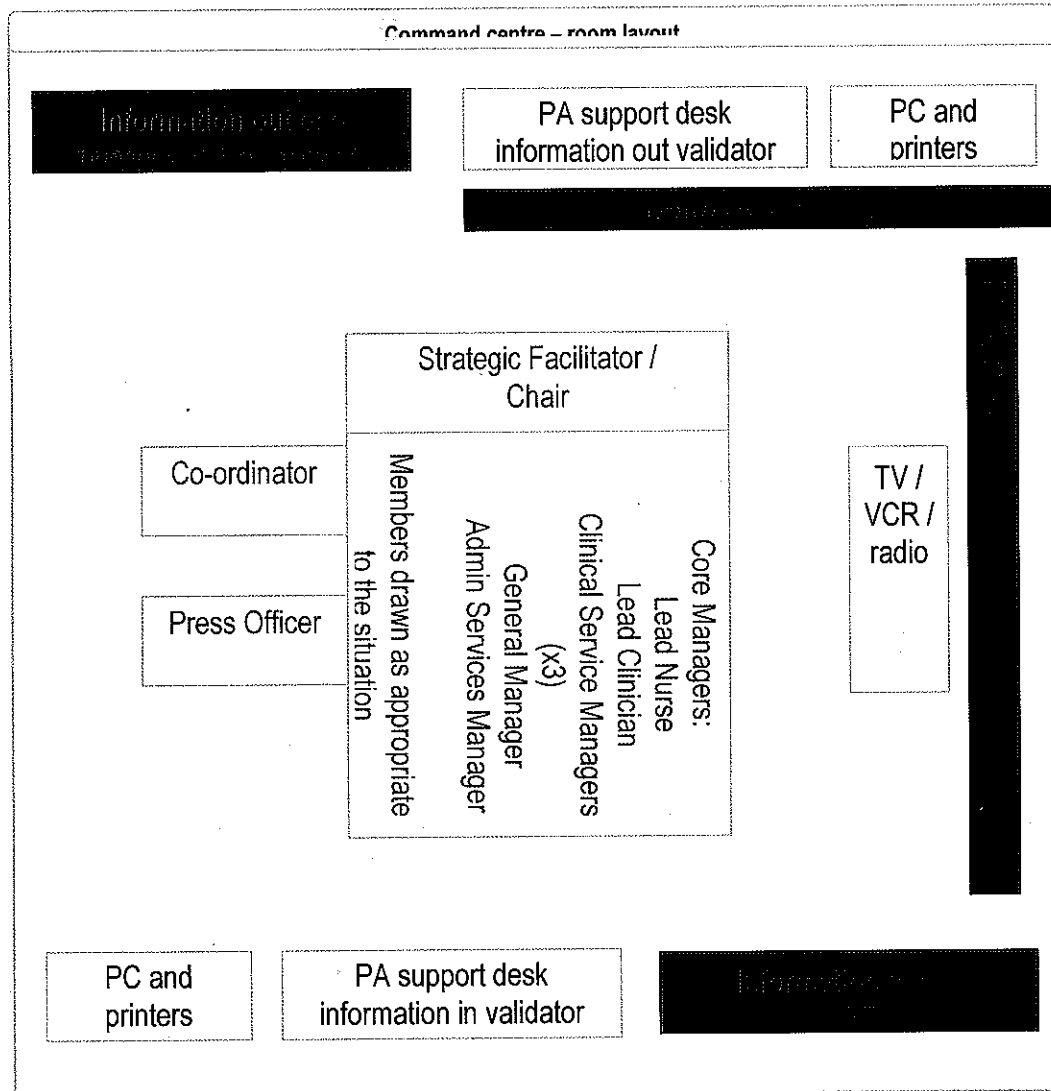

# Command Centre – set up

## Command Centres

Board Room Newstead
Hospital Committee Room
BGH Committee Room
Gala Health Centre (upstairs)
Huntlyburn Meeting Room
Education Centre Lecture Theatre
Tweed Horizons

## Command centre facilities - for CMT and dedicated support staff:

- desks and chairs
- Television / video recorder / radio
- pc and printer
- copies of the Service Continuity plans
- access to the contingency box
- stationery
- tea and coffee making facilities
- access to catering services