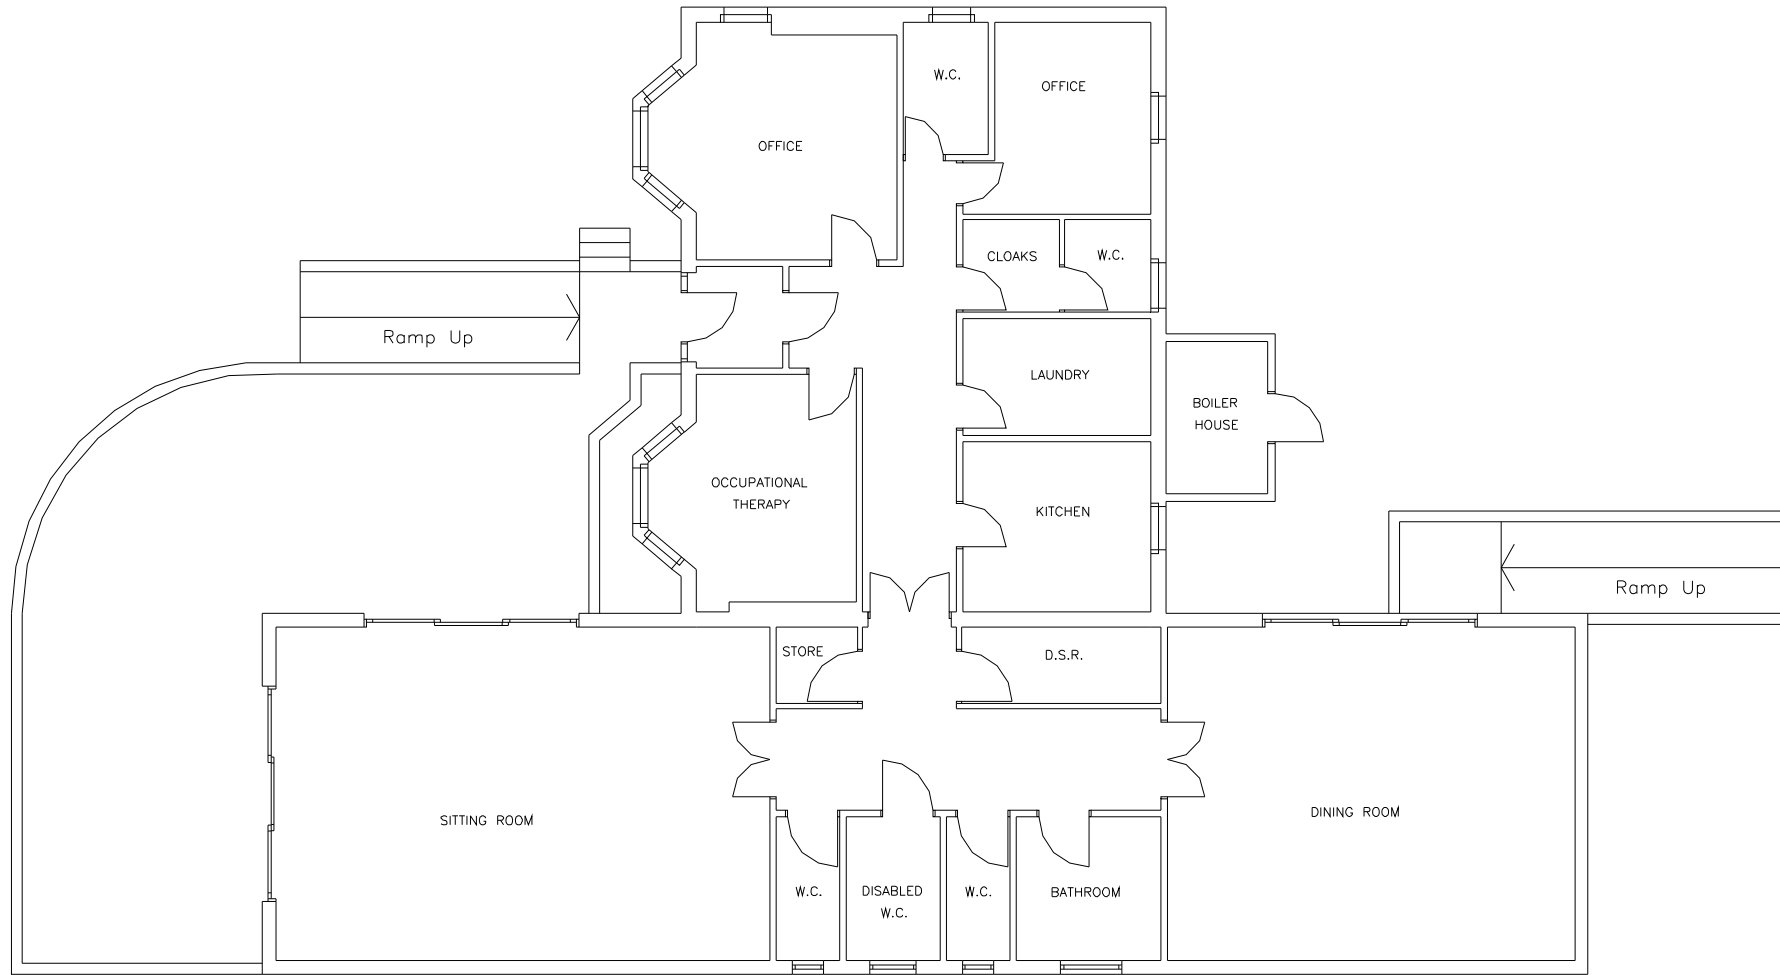

- Cauldshiels
- Dean View – West Port
- Firholm
- Galavale East Brig
- Galavale West Brig
- Galavale Ground & First Floors
- Galavale Range
- Galavale Ward
- Huntlyburn House – Ground Floor
- Huntlyburn House – First Floor
- Melburn Lodge
- MHOAT East
- Priorsford
- Wilton View

GALAVALE – EAST BRIG
GROUND FLOOR PLAN

GALAVALE – EAST BRIG

FIRST FLOOR PLAN

© 2007 Offrisk and NHS Borders

GROUND FLOOR PLAN

GALAVALE – WEST BRIG

FIRST FLOOR PLAN
 GALA VALE – WEST BRIG

FIRST FLOOR PLANS

GALVALE
 GROUND & FIRST FLOOR PLANS

GROUND FLOOR PLAN

GALAVALE
THE RANGE

GALAVALE
BASEMENT PLAN

FIRST FLOOR

KELSO HOSPITAL – FIRST FLOOR
POYNDER VIEW

PRIORSFORD
GROUND FLOOR

PRIORSFORD
FIRST FLOOR

CRUMHAUGH GROUND FLOOR
WILTON VIEW