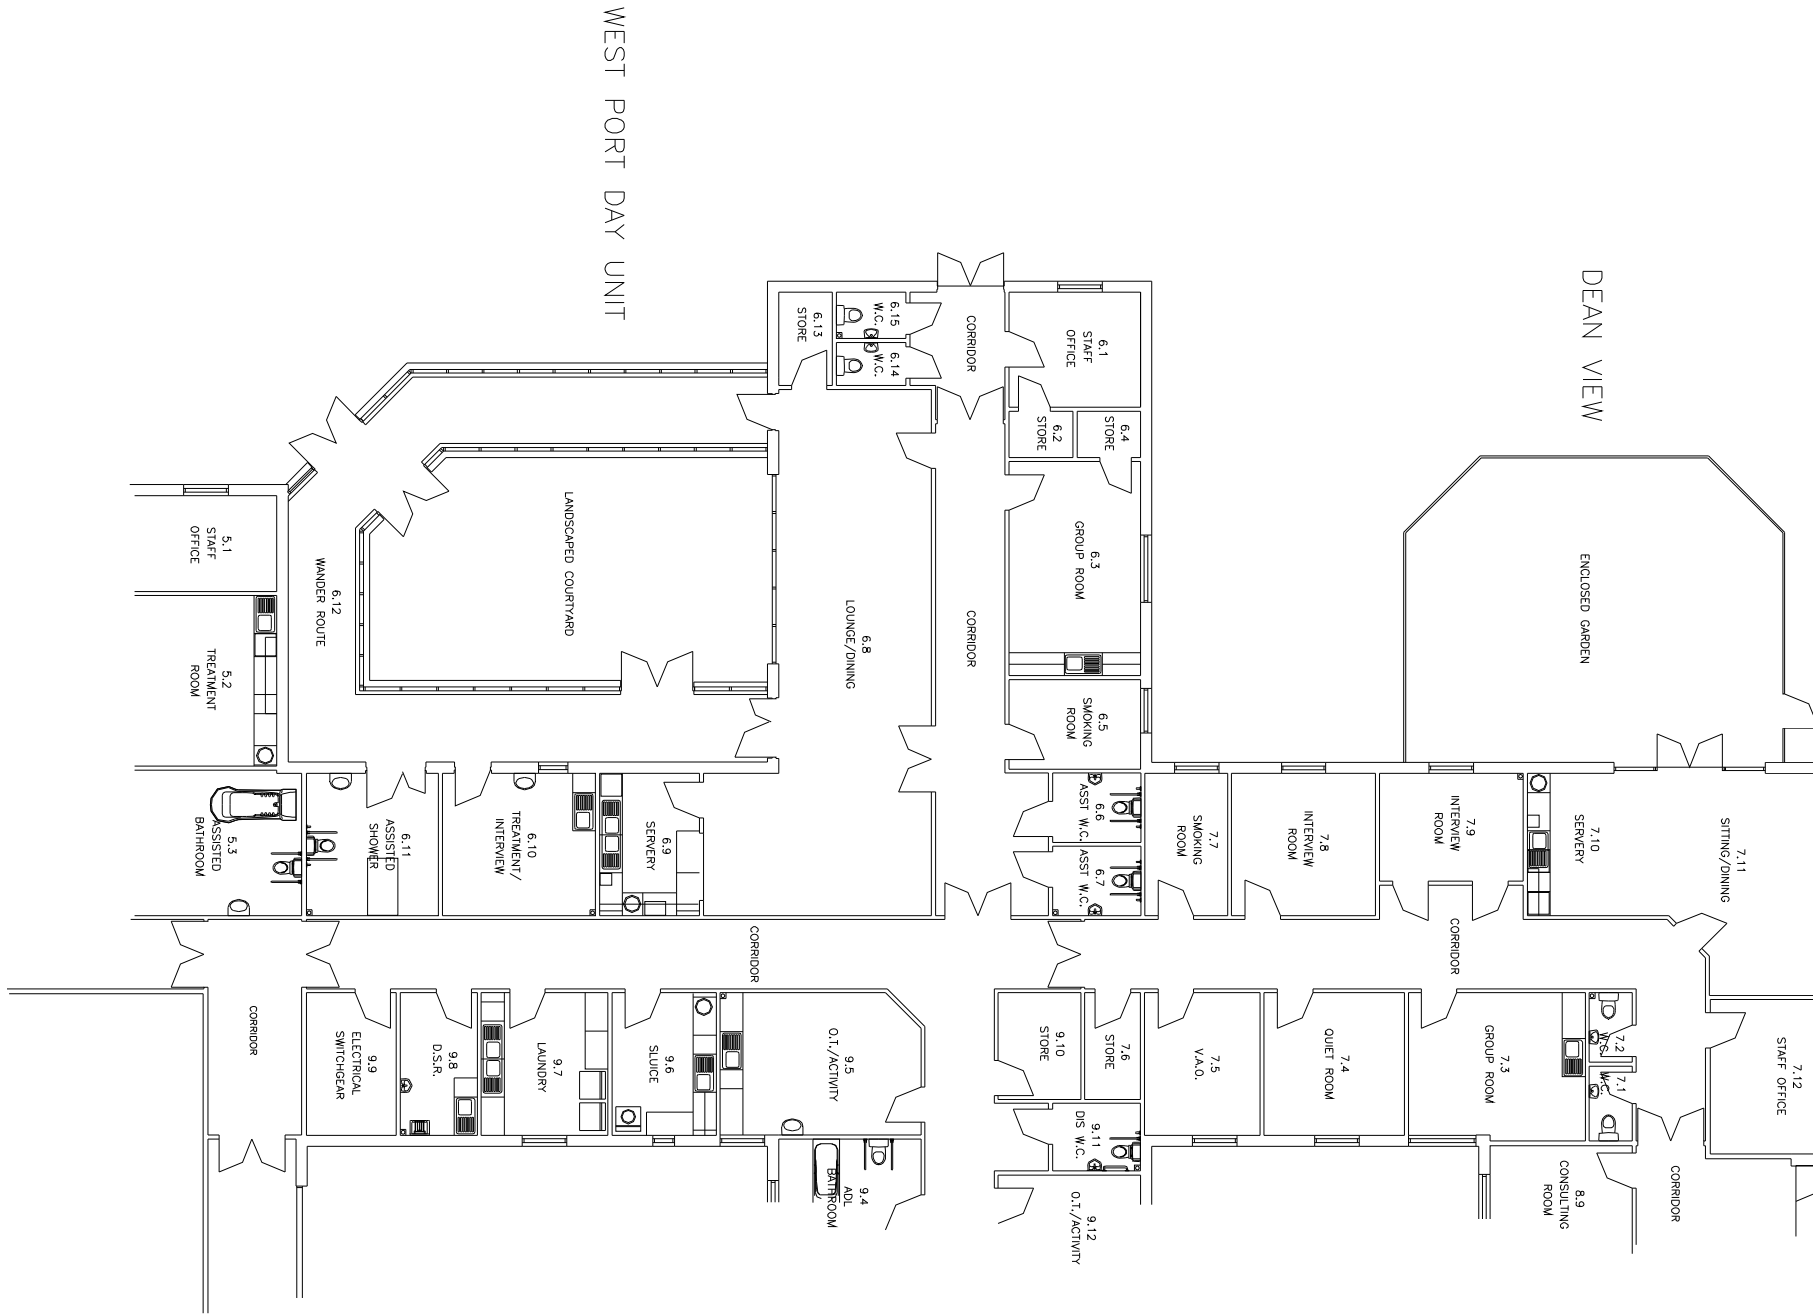

- Cauldshiels
- Dean View – West Port
- Firholm
- Galavale East Brig
- Galavale West Brig
- Galavale Ground & First Floors
- Galavale Range
- Galavale Ward
- Huntlyburn House – Ground Floor
- Huntlyburn House – First Floor
- Melburn Lodge
- MHOAT East
- Priorsford
- Wilton View

GALAVALE – EAST BRIG
GROUND FLOOR PLAN

GALAVALE – EAST BRIG

FIRST FLOOR PLAN

© 2007 Offrisk and NHS Borders

GROUND FLOOR PLAN

GALAVALE – WEST BRIG

FIRST FLOOR PLAN
 GALA VALE – WEST BRIG

FIRST FLOOR PLANS

GALVALE
 GROUND & FIRST FLOOR PLANS

GROUND FLOOR PLAN

GALAVALE
THE RANGE

GALAVALE
BASEMENT PLAN

FIRST FLOOR

KELSO HOSPITAL – FIRST FLOOR
POYNDER VIEW

PRIORSFORD
GROUND FLOOR

PRIORSFORD
FIRST FLOOR

CRUMHAUGH GROUND FLOOR
WILTON VIEW