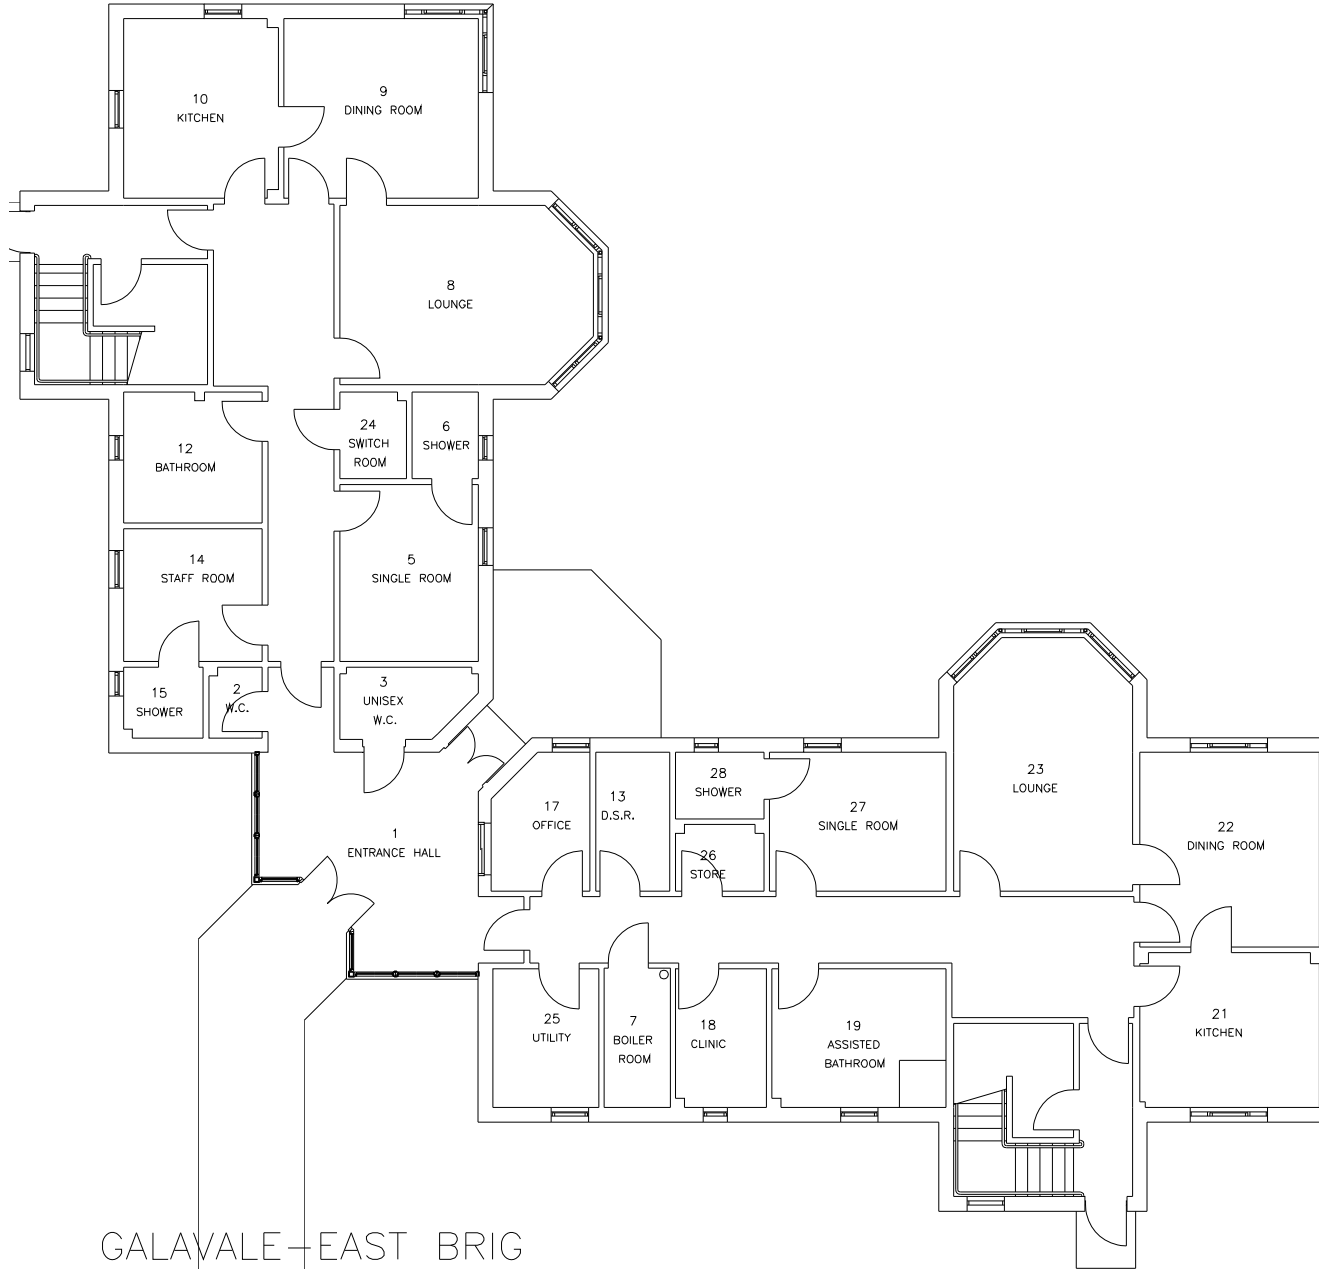

- Cauldshiels
- Dean View – West Port
- Firholm
- Galavale East Brig
- Galavale West Brig
- Galavale Ground & First Floors
- Galavale Range
- Galavale Ward
- Huntlyburn House – Ground Floor
- Huntlyburn House – First Floor
- Melburn Lodge
- MHOAT East
- Priorsford
- Wilton View

GALAVALE – EAST BRIG
GROUND FLOOR PLAN

GALAVALE – EAST BRIG

FIRST FLOOR PLAN

© 2007 Offrisk and NHS Borders

GROUND FLOOR PLAN

GALAVALE – WEST BRIG

FIRST FLOOR PLAN
 GALA VALE – WEST BRIG

FIRST FLOOR PLANS

GALVALE
 GROUND & FIRST FLOOR PLANS

GROUND FLOOR PLAN

GALAVALE
THE RANGE

GALAVALE
BASEMENT PLAN

FIRST FLOOR

KELSO HOSPITAL – FIRST FLOOR
POYNDER VIEW

PRIORSFORD
GROUND FLOOR

PRIORSFORD
FIRST FLOOR

CRUMHAUGH GROUND FLOOR
WILTON VIEW