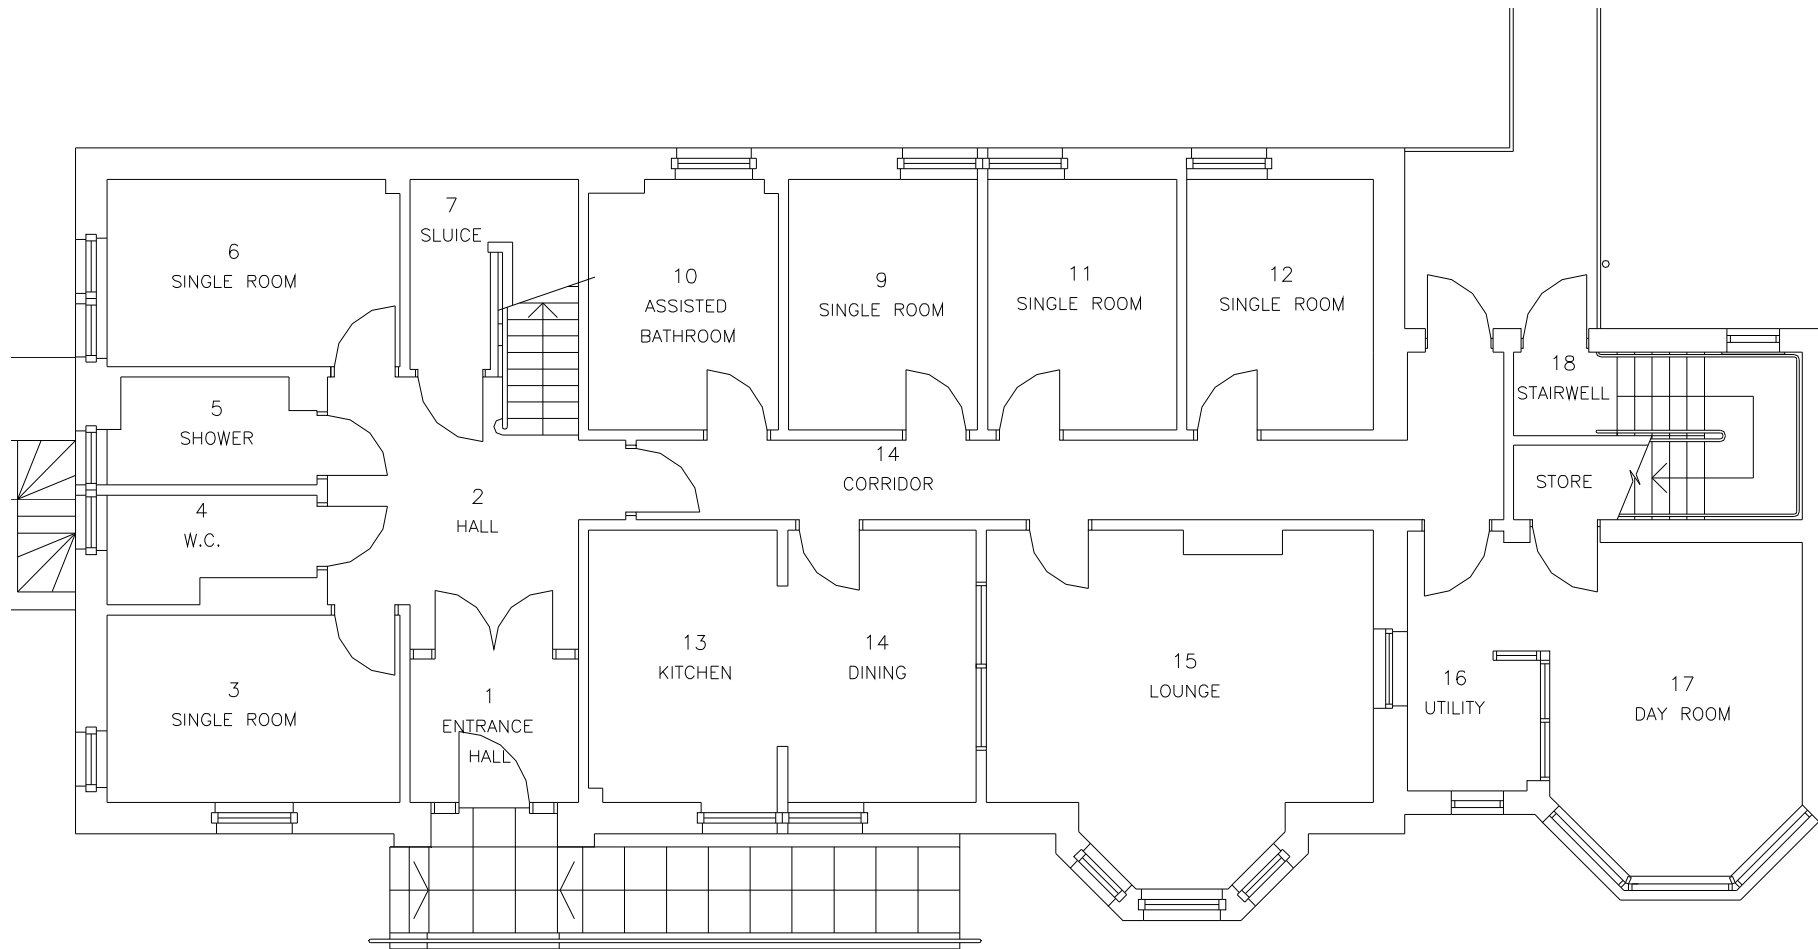

- Cauldshiels
- Dean View – West Port
- Firholm
- Galavale East Brig
- Galavale West Brig
- Galavale Ground & First Floors
- Galavale Range
- Galavale Ward
- Huntlyburn House – Ground Floor
- Huntlyburn House – First Floor
- Melburn Lodge
- MHOAT East
- Priorsford
- Wilton View

GALAVALE – EAST BRIG
GROUND FLOOR PLAN

GALAVALE – EAST BRIG

FIRST FLOOR PLAN

© 2007 Offrisk and NHS Borders

GROUND FLOOR PLAN

GALAVALE – WEST BRIG

FIRST FLOOR PLAN
 GALA VALE – WEST BRIG

FIRST FLOOR PLANS

GALVALE
 GROUND & FIRST FLOOR PLANS

GROUND FLOOR PLAN

GALAVALE
THE RANGE

GALAVALE
BASEMENT PLAN

FIRST FLOOR

KELSO HOSPITAL – FIRST FLOOR
POYNDER VIEW

PRIORSFORD
GROUND FLOOR

PRIORSFORD
FIRST FLOOR

CRUMHAUGH GROUND FLOOR
WILTON VIEW