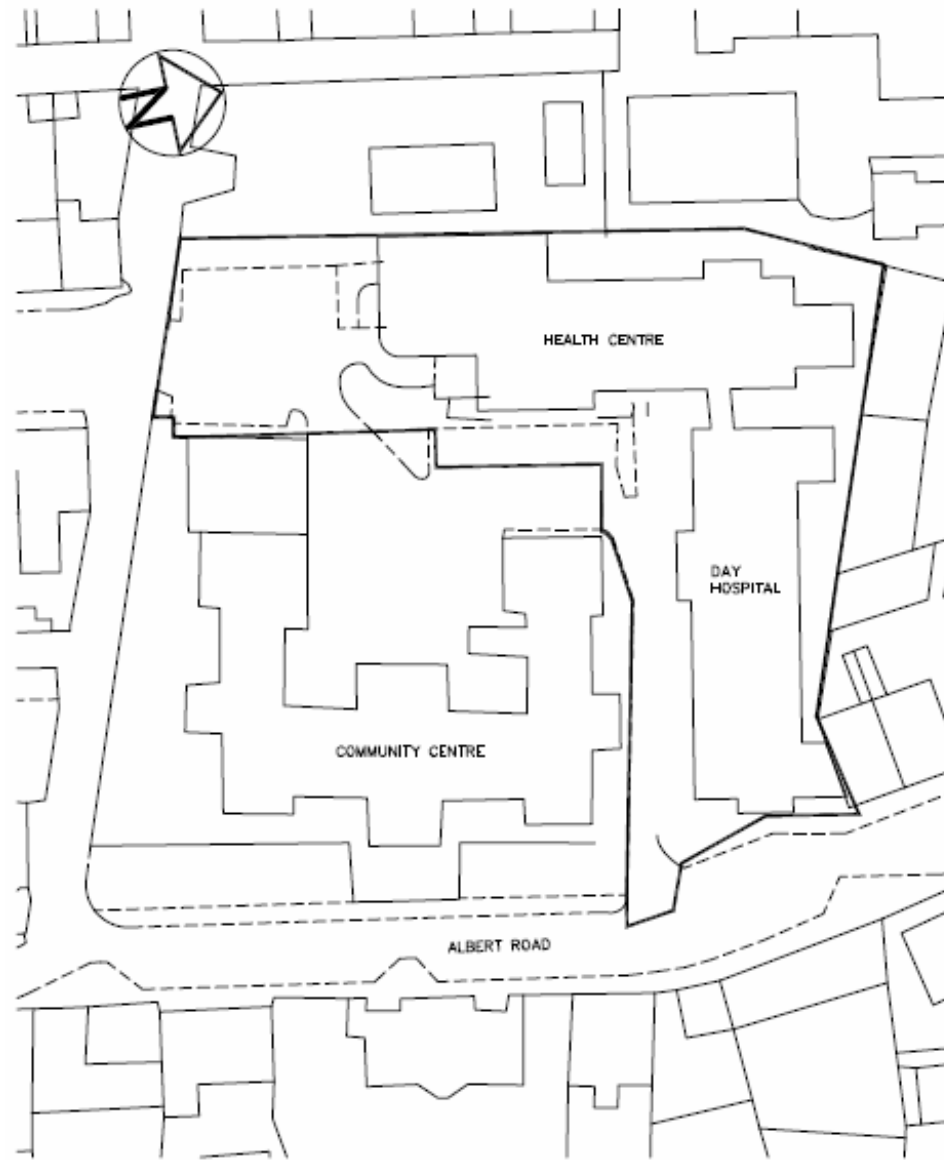

- Andrew Lang – Upper Floor
- Andrew Lang – Site Plan
- Crumhaugh house
- Crumhaugh house –Site Plan
- Eyemouth – Ground Floor
- Eyemouth – First Floor
- Eyemouth – Site Plan
- Eyemouth health centre
- Hawick Community Hospital
- Hay Lodge Hospital
- Kelso
- Selkirk

ANDREW LANG UNIT
SITE PLAN

CRUMHAUGH HOUSE
FIRST FLOOR PLAN

CRUMHAUGH HOUSE
SITE PLAN

EYEMOUTH HEALTH CENTRE AND DAY HOSPITAL
SITE PLAN

EYEMOUTH HEALTH CENTRE
GROUND FLOOR PLAN

EYEMOUTH HEALTH CENTRE
FIRST FLOOR PLAN

HAWICK COMMUNITY HOSPITAL

HAWICK COMMUNITY HOSPITAL
SITE PLAN

HAY LODGE HOSPITAL AND HEALTH CENTRE
GROUND FLOOR PLAN

HAY LODGE HOSPITAL AND HEALTH CENTRE
SITE PLAN

FIRST FLOOR

SECOND FLOOR

BASEMENT

GROUND FLOOR

HAY LODGE HOSPITAL – NURSES RESIDENCE

KELSO HOSPITAL
GROUND FLOOR PLAN

KELSO HOSPITAL
FIRST FLOOR PLAN

SELKIRK HEALTH CENTRE
SITE PLAN