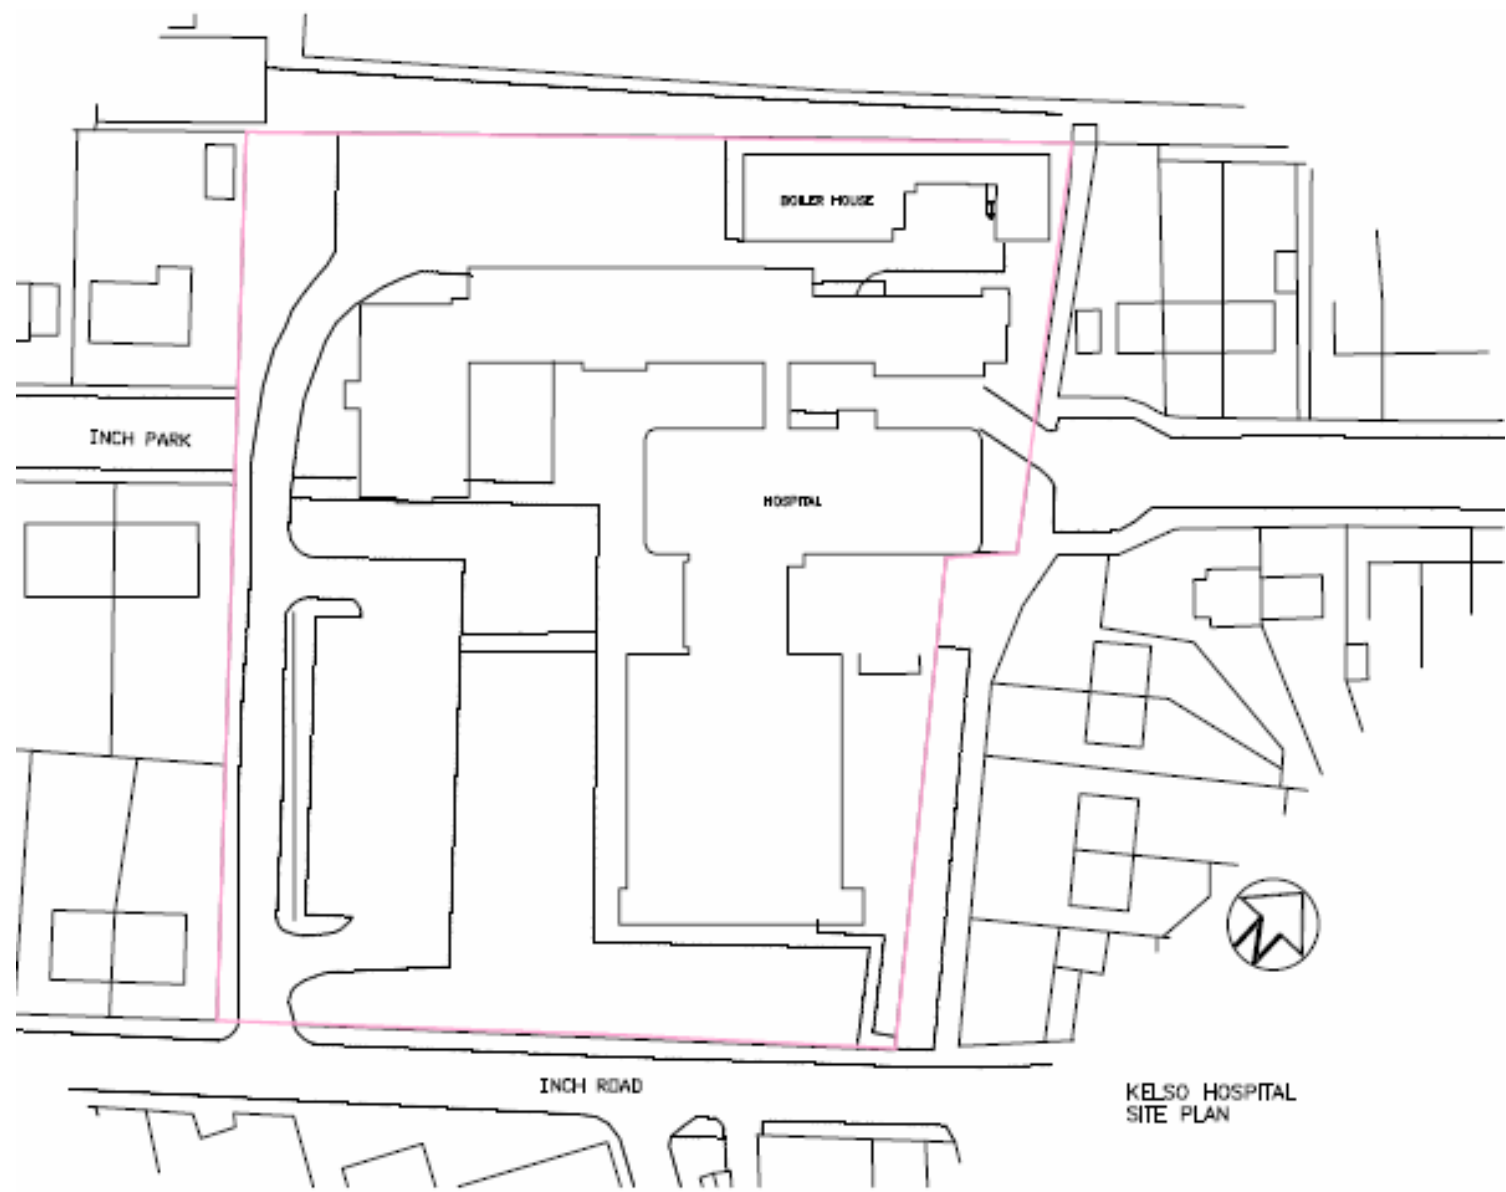

ANDREW LANG UNIT
SITE PLAN

CRUMHAUGH HOUSE
FIRST FLOOR PLAN

CRUMHAUGH HOUSE
SITE PLAN

EYEMOUTH HEALTH CENTRE AND DAY HOSPITAL
SITE PLAN

EYEMOUTH HEALTH CENTRE
GROUND FLOOR PLAN

EYEMOUTH HEALTH CENTRE
FIRST FLOOR PLAN

HAWICK COMMUNITY HOSPITAL

HAWICK COMMUNITY HOSPITAL
SITE PLAN

HAY LODGE HOSPITAL AND HEALTH CENTRE
GROUND FLOOR PLAN

HAY LODGE HOSPITAL AND HEALTH CENTRE
SITE PLAN

FIRST FLOOR

SECOND FLOOR

BASEMENT

GROUND FLOOR

HAY LODGE HOSPITAL – NURSES RESIDENCE

KELSO HOSPITAL
GROUND FLOOR PLAN

KELSO HOSPITAL
FIRST FLOOR PLAN

SELKIRK HEALTH CENTRE
SITE PLAN