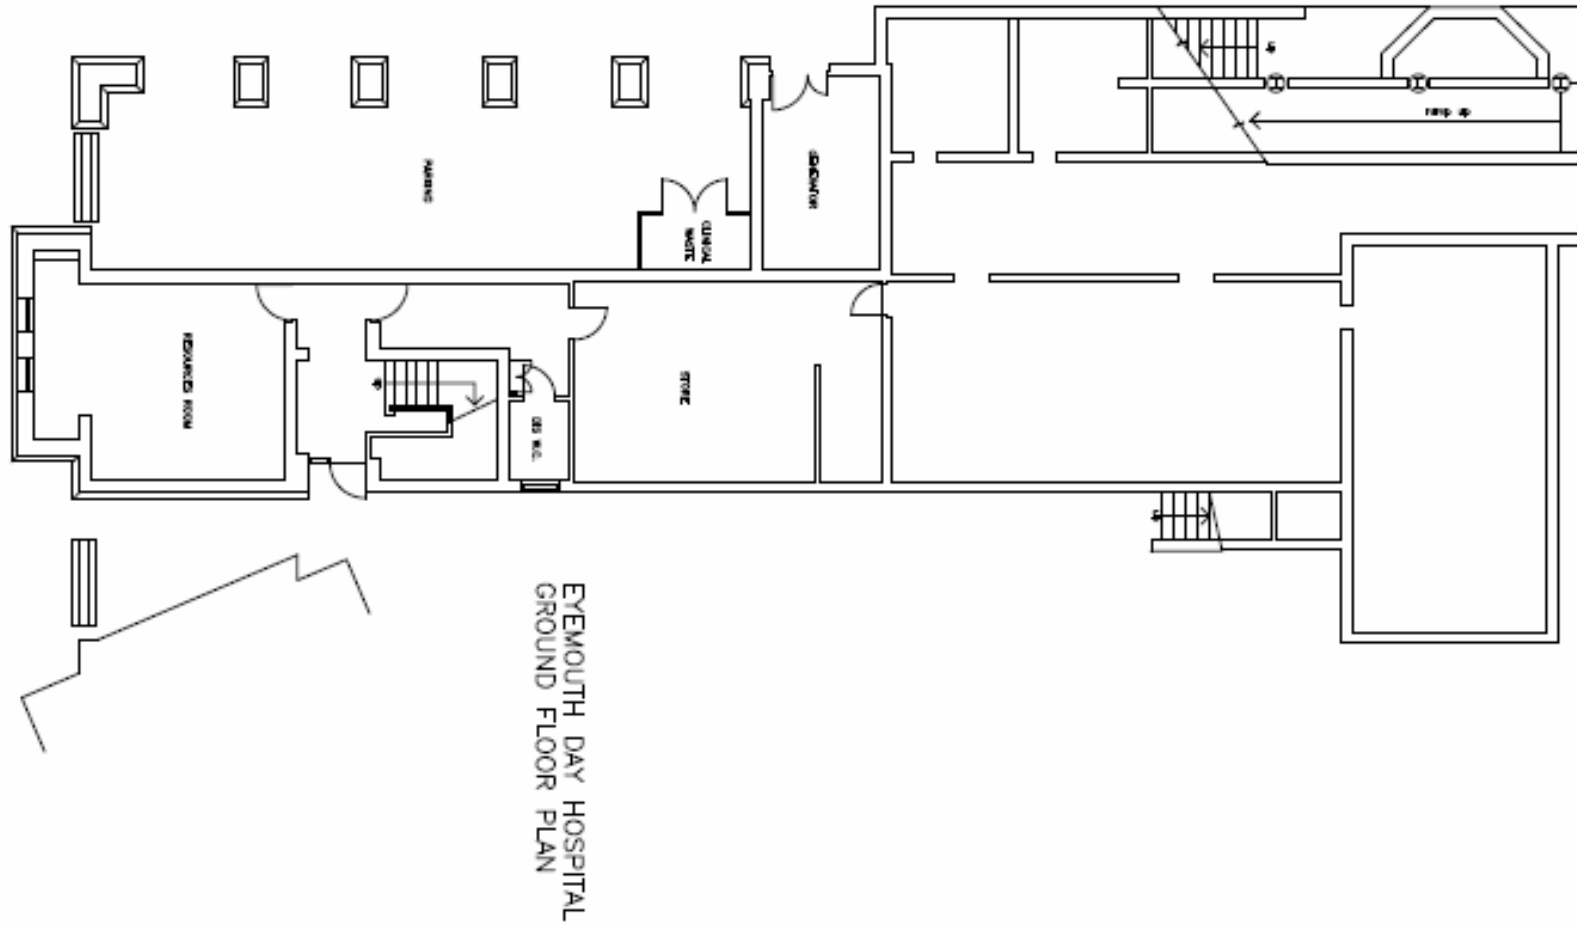

- Andrew Lang – Upper Floor
- Andrew Lang – Site Plan
- Crumhaugh house
- Crumhaugh house –Site Plan
- Eyemouth – Ground Floor
- Eyemouth – First Floor
- Eyemouth – Site Plan
- Eyemouth health centre
- Hawick Community Hospital
- Hay Lodge Hospital
- Kelso
- Selkirk

ANDREW LANG UNIT
SITE PLAN

CRUMHAUGH HOUSE
FIRST FLOOR PLAN

CRUMHAUGH HOUSE
SITE PLAN

EYEMOUTH HEALTH CENTRE AND DAY HOSPITAL
SITE PLAN

EYEMOUTH HEALTH CENTRE
GROUND FLOOR PLAN

EYEMOUTH HEALTH CENTRE
FIRST FLOOR PLAN

HAWICK COMMUNITY HOSPITAL

HAWICK COMMUNITY HOSPITAL
SITE PLAN

HAY LODGE HOSPITAL AND HEALTH CENTRE
GROUND FLOOR PLAN

HAY LODGE HOSPITAL AND HEALTH CENTRE
SITE PLAN

FIRST FLOOR

SECOND FLOOR

BASEMENT

GROUND FLOOR

HAY LODGE HOSPITAL – NURSES RESIDENCE

KELSO HOSPITAL
GROUND FLOOR PLAN

KELSO HOSPITAL
FIRST FLOOR PLAN

SELKIRK HEALTH CENTRE
SITE PLAN