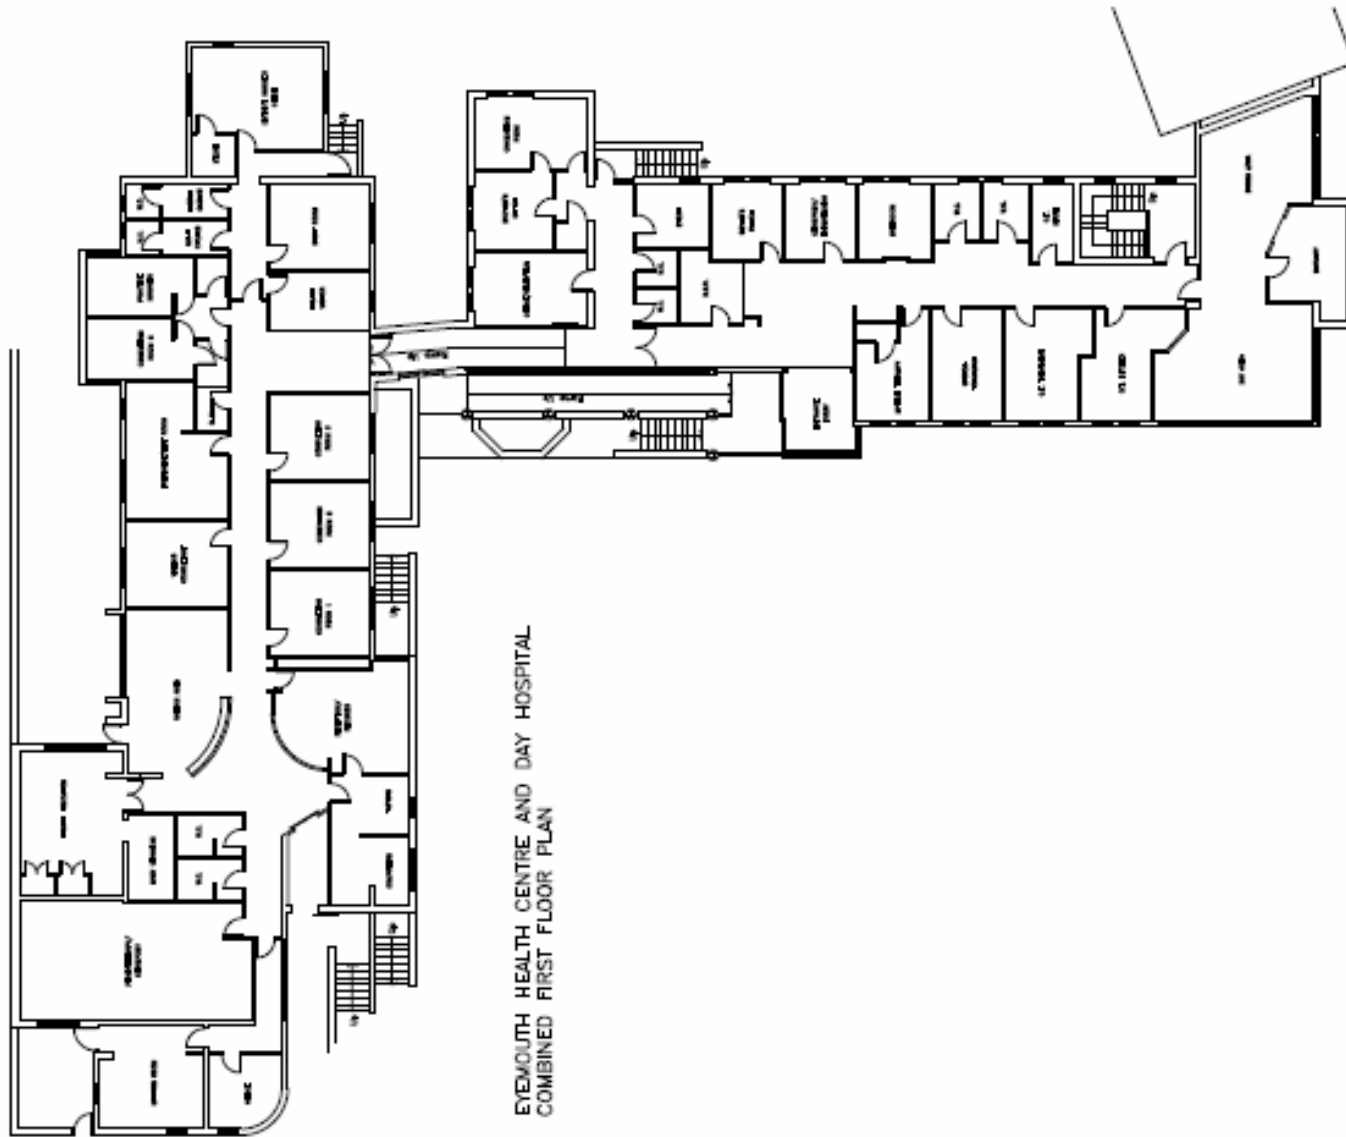

- Andrew Lang – Upper Floor
- Andrew Lang – Site Plan
- Crumhaugh house
- Crumhaugh house –Site Plan
- Eyemouth – Ground Floor
- Eyemouth – First Floor
- Eyemouth – Site Plan
- Eyemouth health centre
- Hawick Community Hospital
- Hay Lodge Hospital
- Kelso
- Selkirk

ANDREW LANG UNIT
SITE PLAN

CRUMHAUGH HOUSE
FIRST FLOOR PLAN

CRUMHAUGH HOUSE
SITE PLAN

EYEMOUTH HEALTH CENTRE AND DAY HOSPITAL
SITE PLAN

EYEMOUTH HEALTH CENTRE
GROUND FLOOR PLAN

EYEMOUTH HEALTH CENTRE
FIRST FLOOR PLAN

HAWICK COMMUNITY HOSPITAL

HAWICK COMMUNITY HOSPITAL
SITE PLAN

HAY LODGE HOSPITAL AND HEALTH CENTRE
GROUND FLOOR PLAN

HAY LODGE HOSPITAL AND HEALTH CENTRE
SITE PLAN

FIRST FLOOR

SECOND FLOOR

BASEMENT

GROUND FLOOR

HAY LODGE HOSPITAL – NURSES RESIDENCE

KELSO HOSPITAL
GROUND FLOOR PLAN

KELSO HOSPITAL
FIRST FLOOR PLAN

SELKIRK HEALTH CENTRE
SITE PLAN